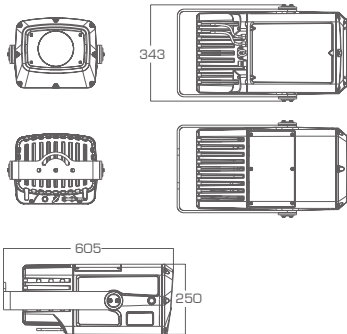

# Image projection light ORBIT

DMX  
512

RDM

IP66  
OUTDOOR RATED

white grey black

**356 114**  
LED Power Colour Temp Luminous  
350 W Cool White

## LIGHT DISTRIBUTION 8-40° (electronic zoom)